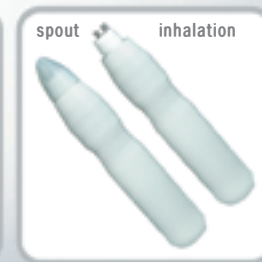

IN 3000

Sinus irrigator

Specification

Power source	AC 220V, 50/60 Hz
Power consumption	160W
Compressor motor	60W
Particle size	15.5 μ m
Suction pump	-400mHg
Dimensions	750(W) 500(D) 913(H)
Weight	Approx. 70 Kg

Standard set

Rinowash kit	1 EA
Suction tip	1 EA
Heating device	1 EA
Irrigation gun	1 EA

Accessories

IN 3000

The IN-3000, Sinus Irrigator, is designed for making an easy and convenient lavation of inner nasal section, which may contribute to the cleansing of solidified secretion and viscous suppured liquid in the nasal cavity.